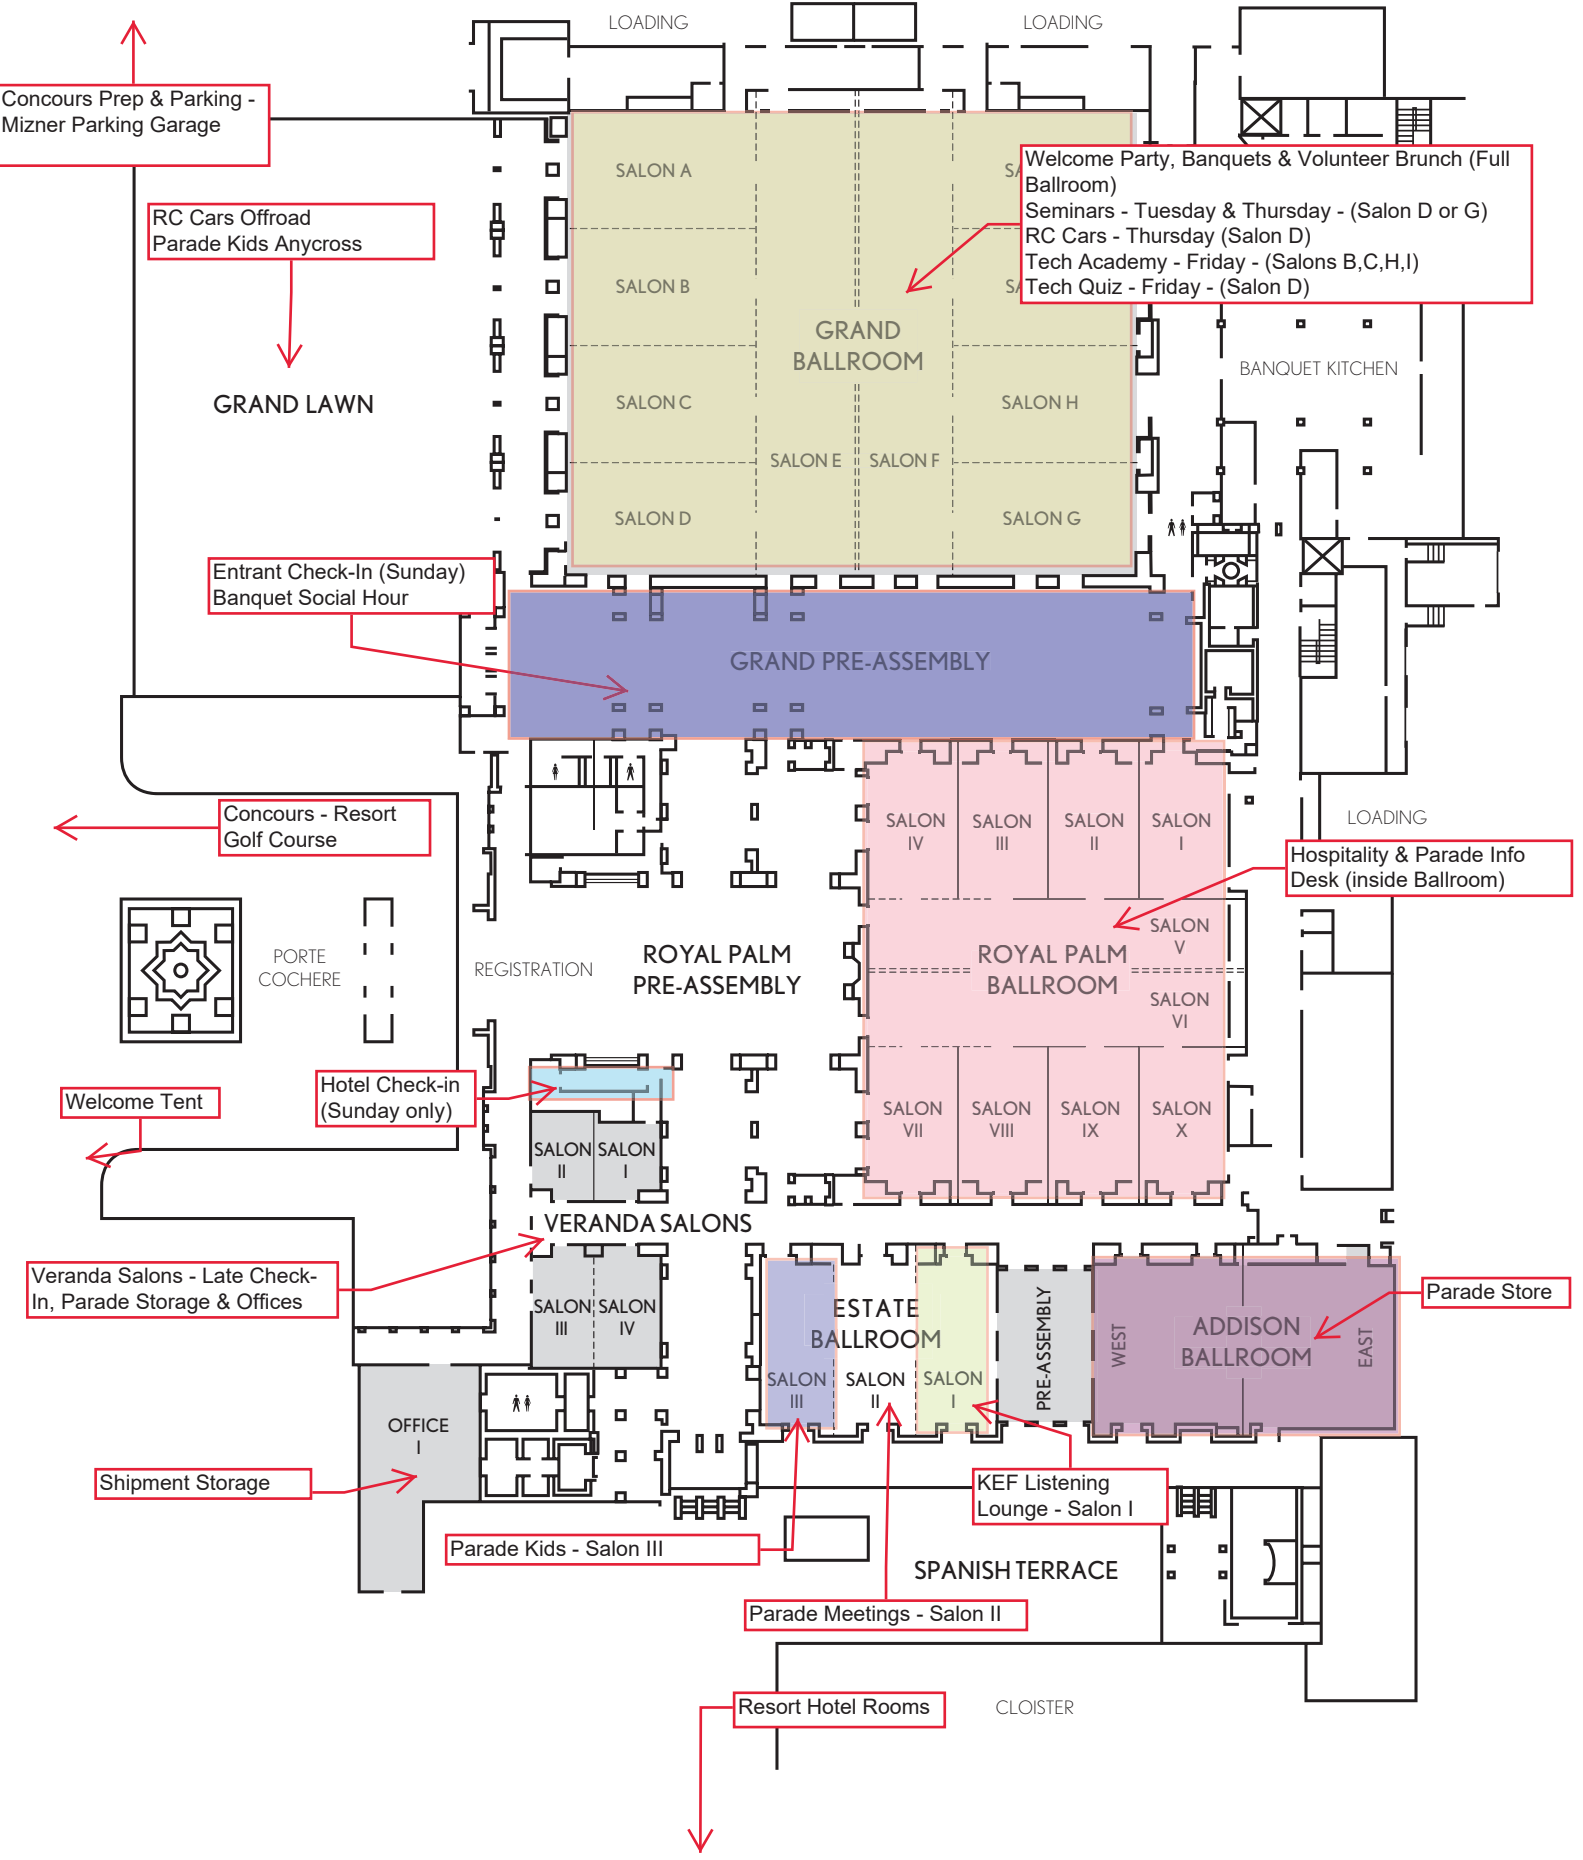

2019 Porsche Parade - Meeting Space Layout
 as of Jan. 31, 2019
 Locations subject to change.

THE MIZNER CENTER