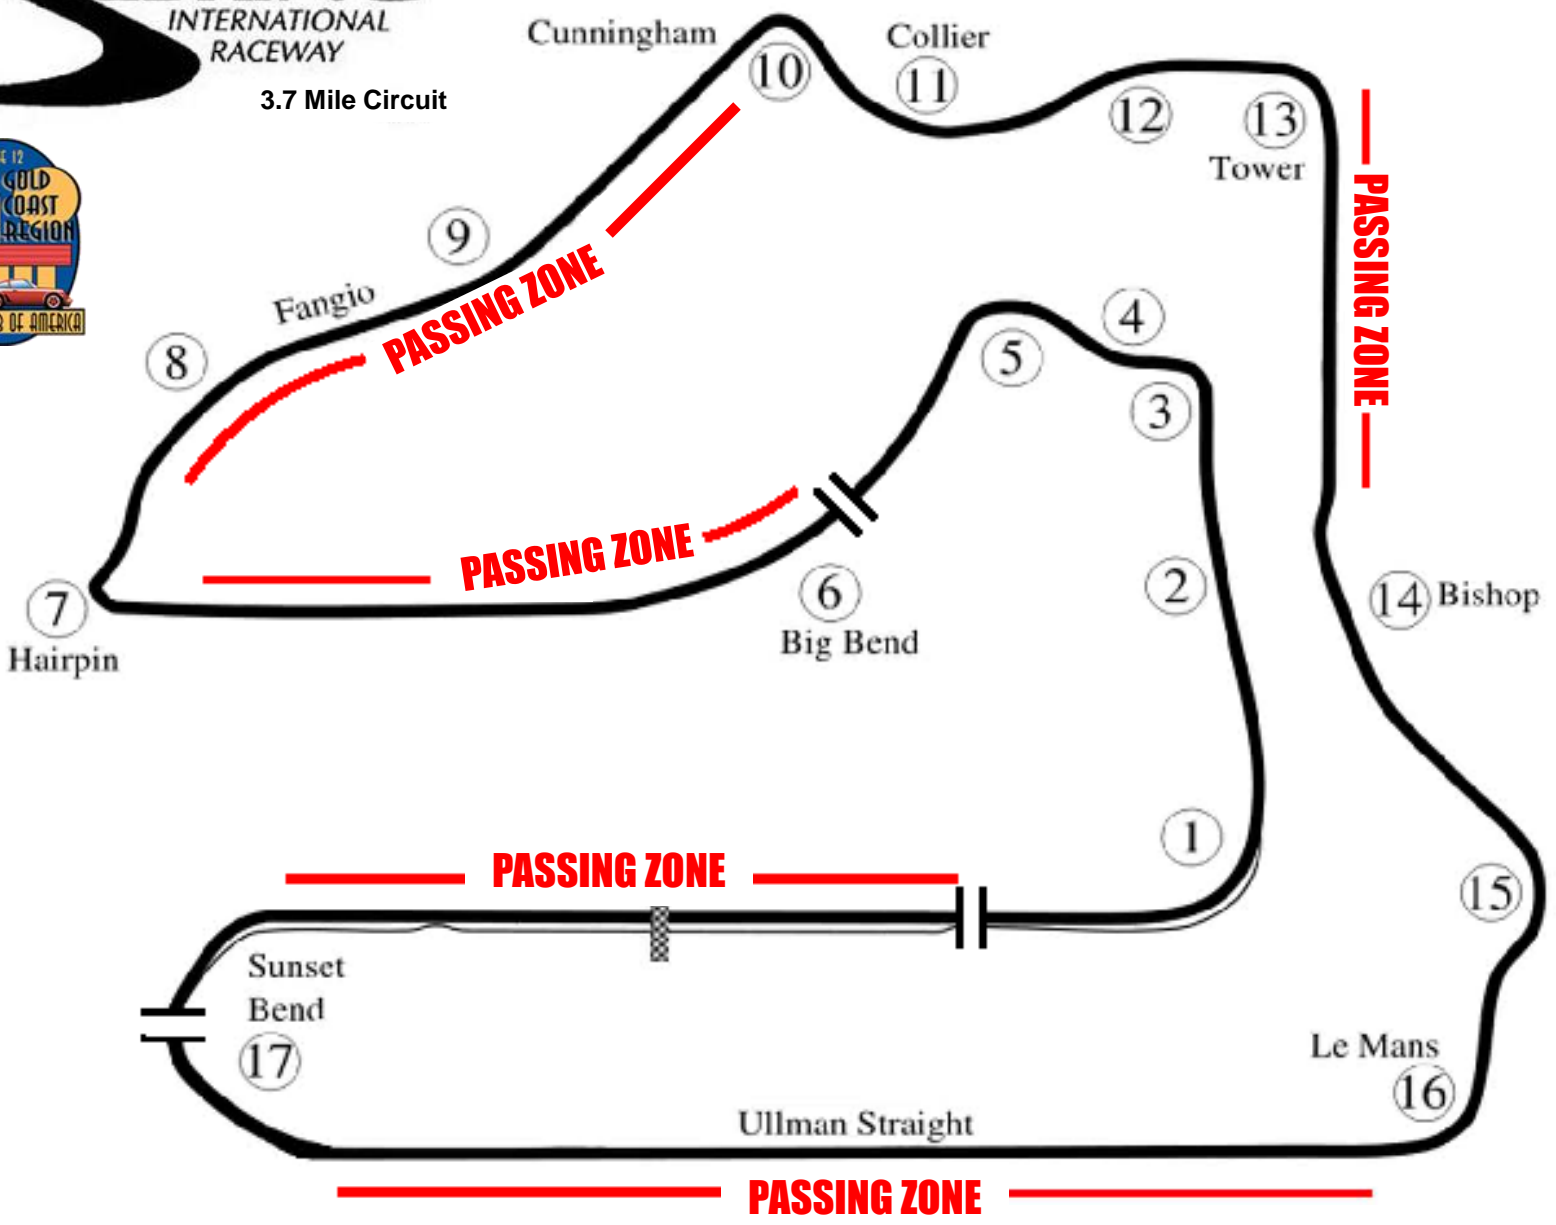

EBRING INTERNATIONAL RACEWAY

3.7 Mile Circuit

Track Out

Apex

1

Turn In

SEBRING INTERNATIONAL RACEWAY

3.7 Mile Circuit

Track Out →

6

← Drive-Over Bridge

Big Bend

3.7 Mile Circuit

7

3.7 Mile Circuit

FANGIO CHICANE

Apex

COLLIER

CURVE

11

3.7 Mile Circuit

12

Turn In

TOWER TURN

Apex ↘

Le Mans

3.7 Mile Circuit

Track Out

Apex

Drive-Over
Bridge

Sunset Bend

17