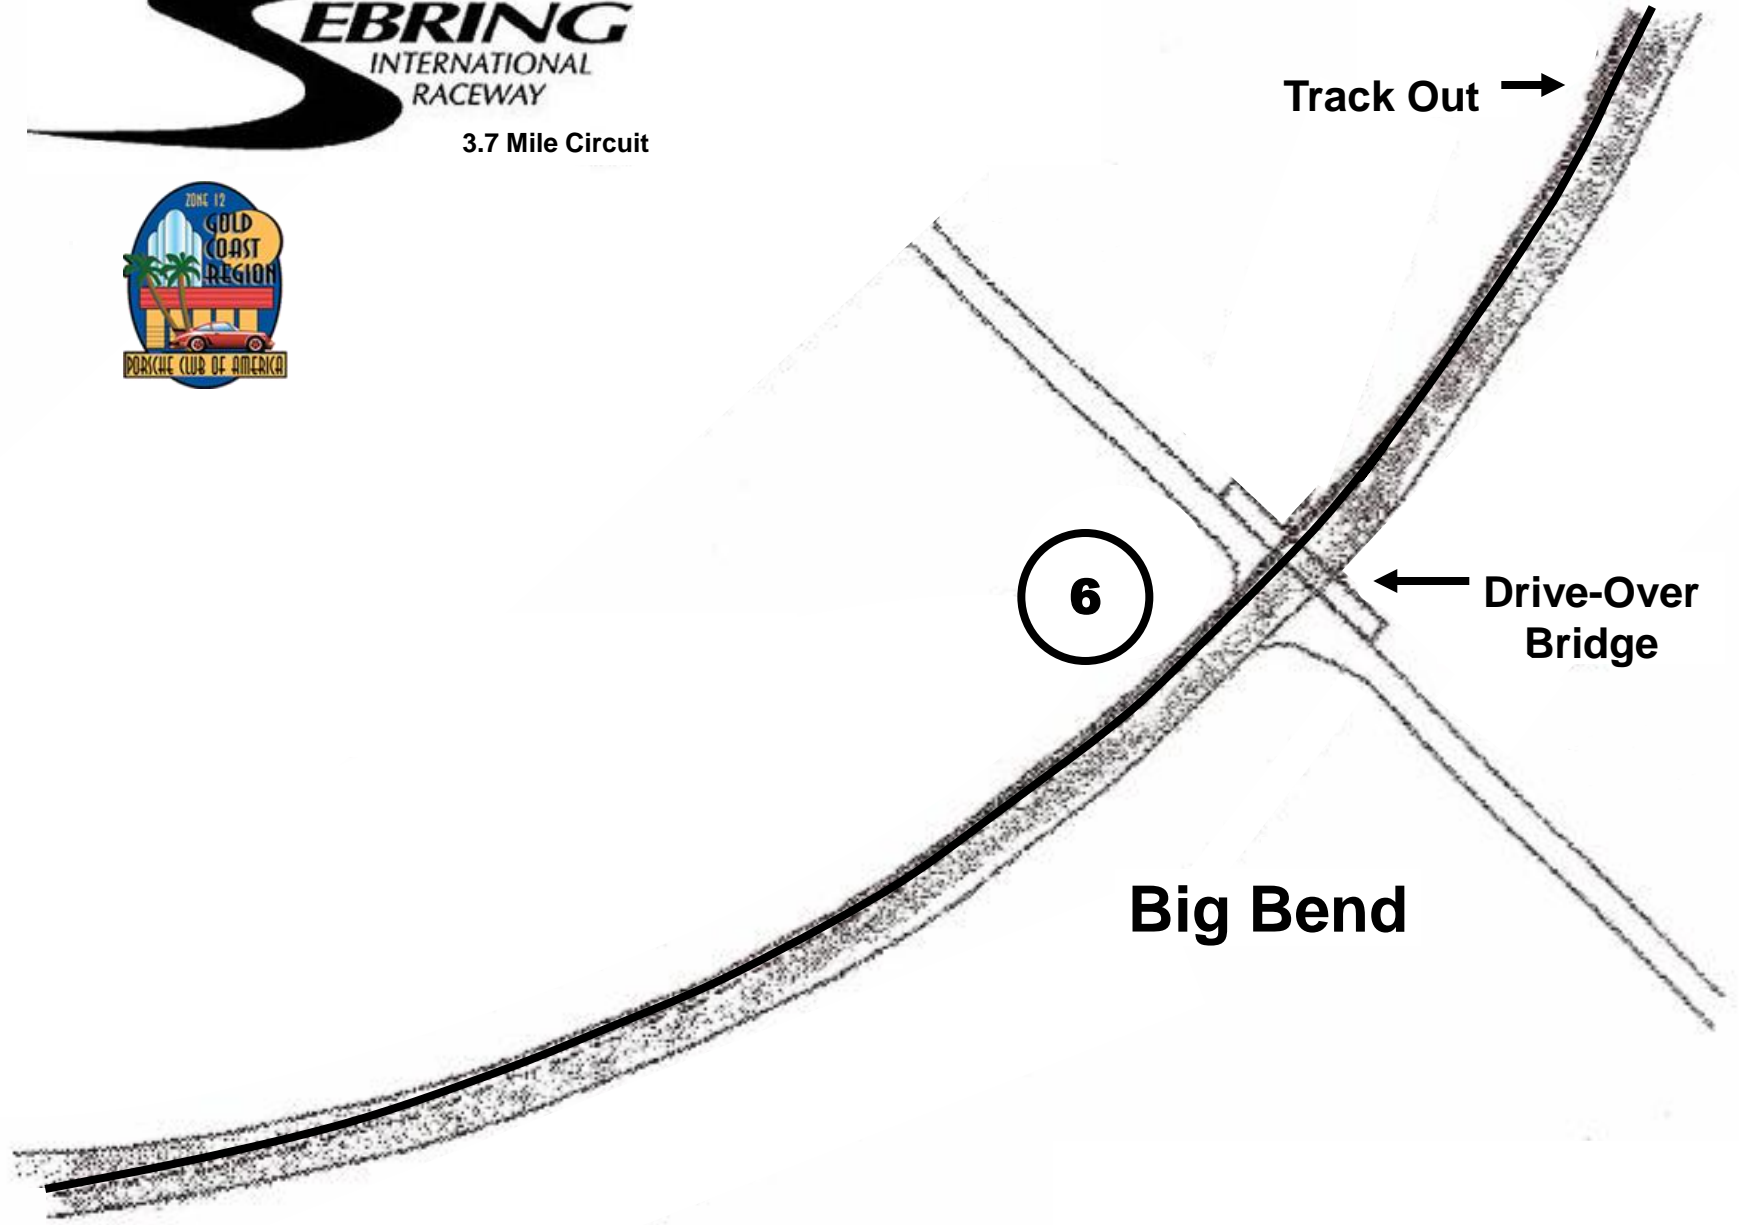

EBRING INTERNATIONAL RACEWAY

3.7 Mile Circuit

Track Out

Apex

1

Turn In

SEBRING INTERNATIONAL RACEWAY

3.7 Mile Circuit

Apex

Apex

3.7 Mile Circuit

10

CUNNINGHAM
CORNER

Turn In

Apex

Apex

Apex

COLLIER

CURVE

11

3.7 Mile Circuit

12

Turn In

TOWER TURN

Apex ↘

Le Mans

3.7 Mile Circuit

Track Out

Apex

Drive-Over
Bridge

Sunset Bend

17