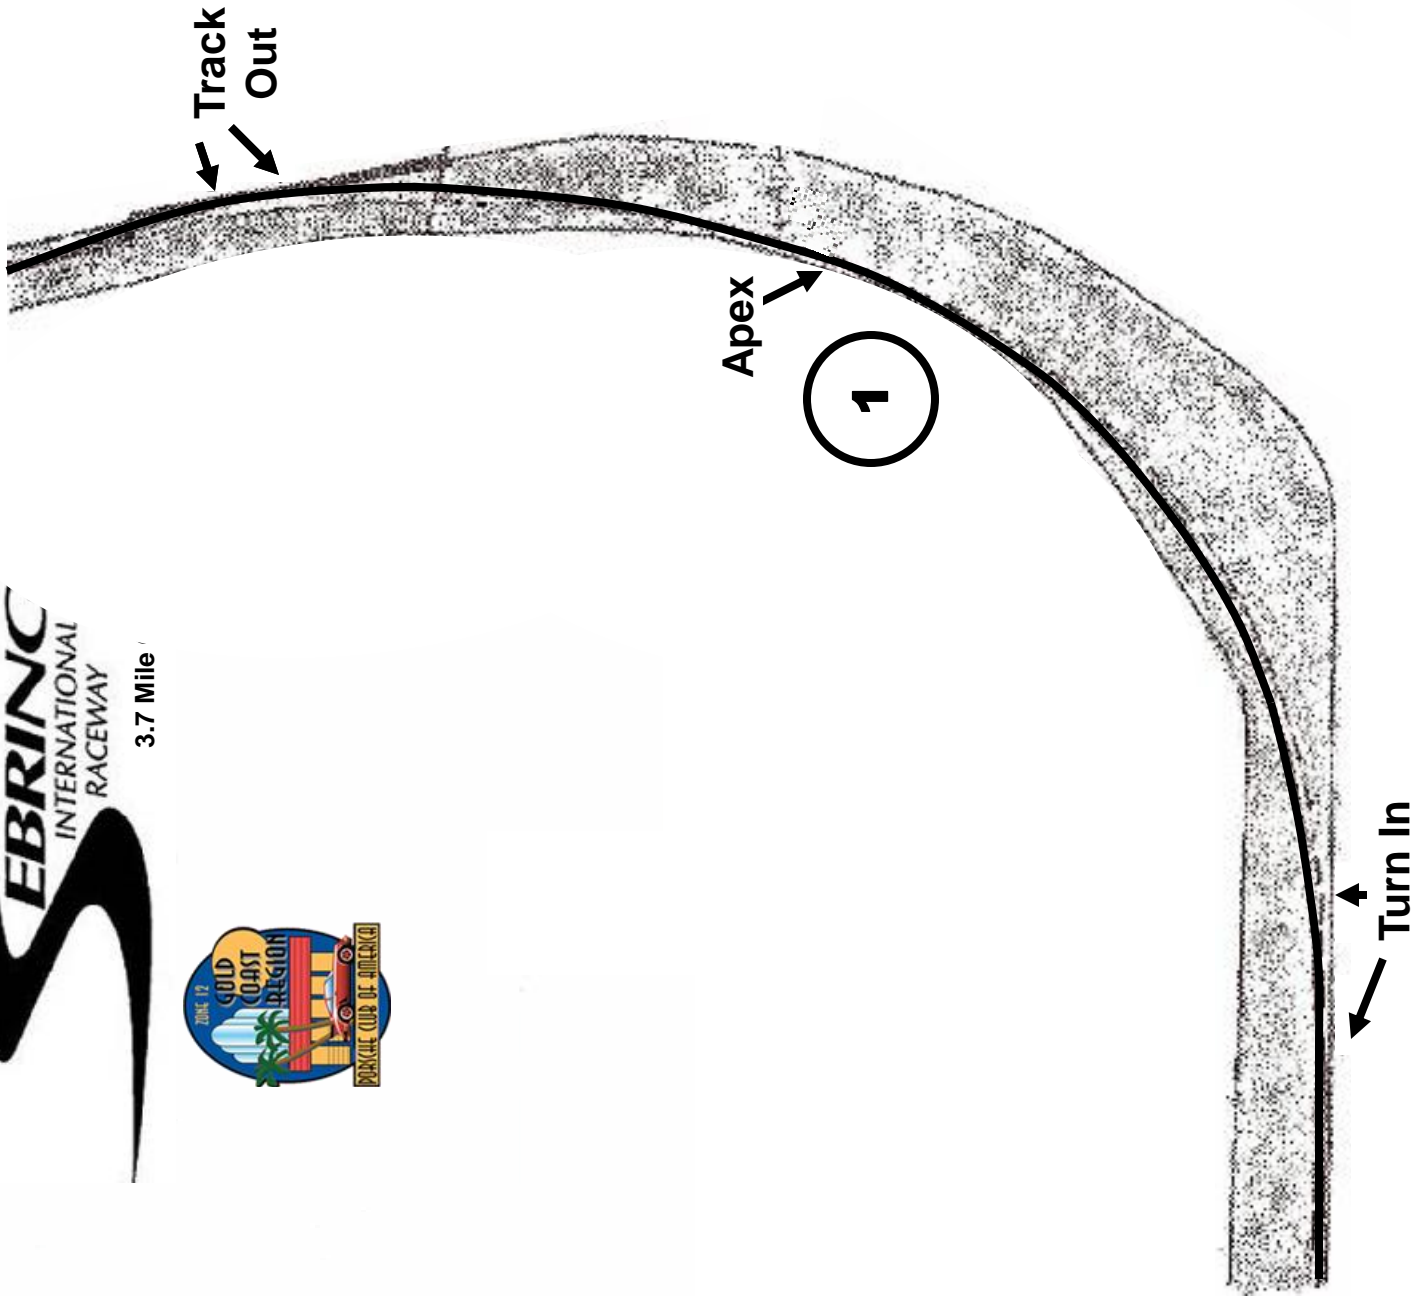

EBRING INTERNATIONAL RACEWAY

3.7 Mile Circuit

Track Out

Apex

1

Turn In

SEBRING INTERNATIONAL RACEWAY

3.7 Mile Circuit

Apex

Apex

3.7 Mile Circuit

10

CUNNINGHAM
CORNER

Turn In

Apex

Apex

Apex

COLLIER

CURVE

11

3.7 Mile Circuit

12

Turn In

TOWER TURN

Apex ↘

Le Mans

3.7 Mile Circuit

Track Out

Apex

Drive-Over
Bridge

Sunset Bend

17