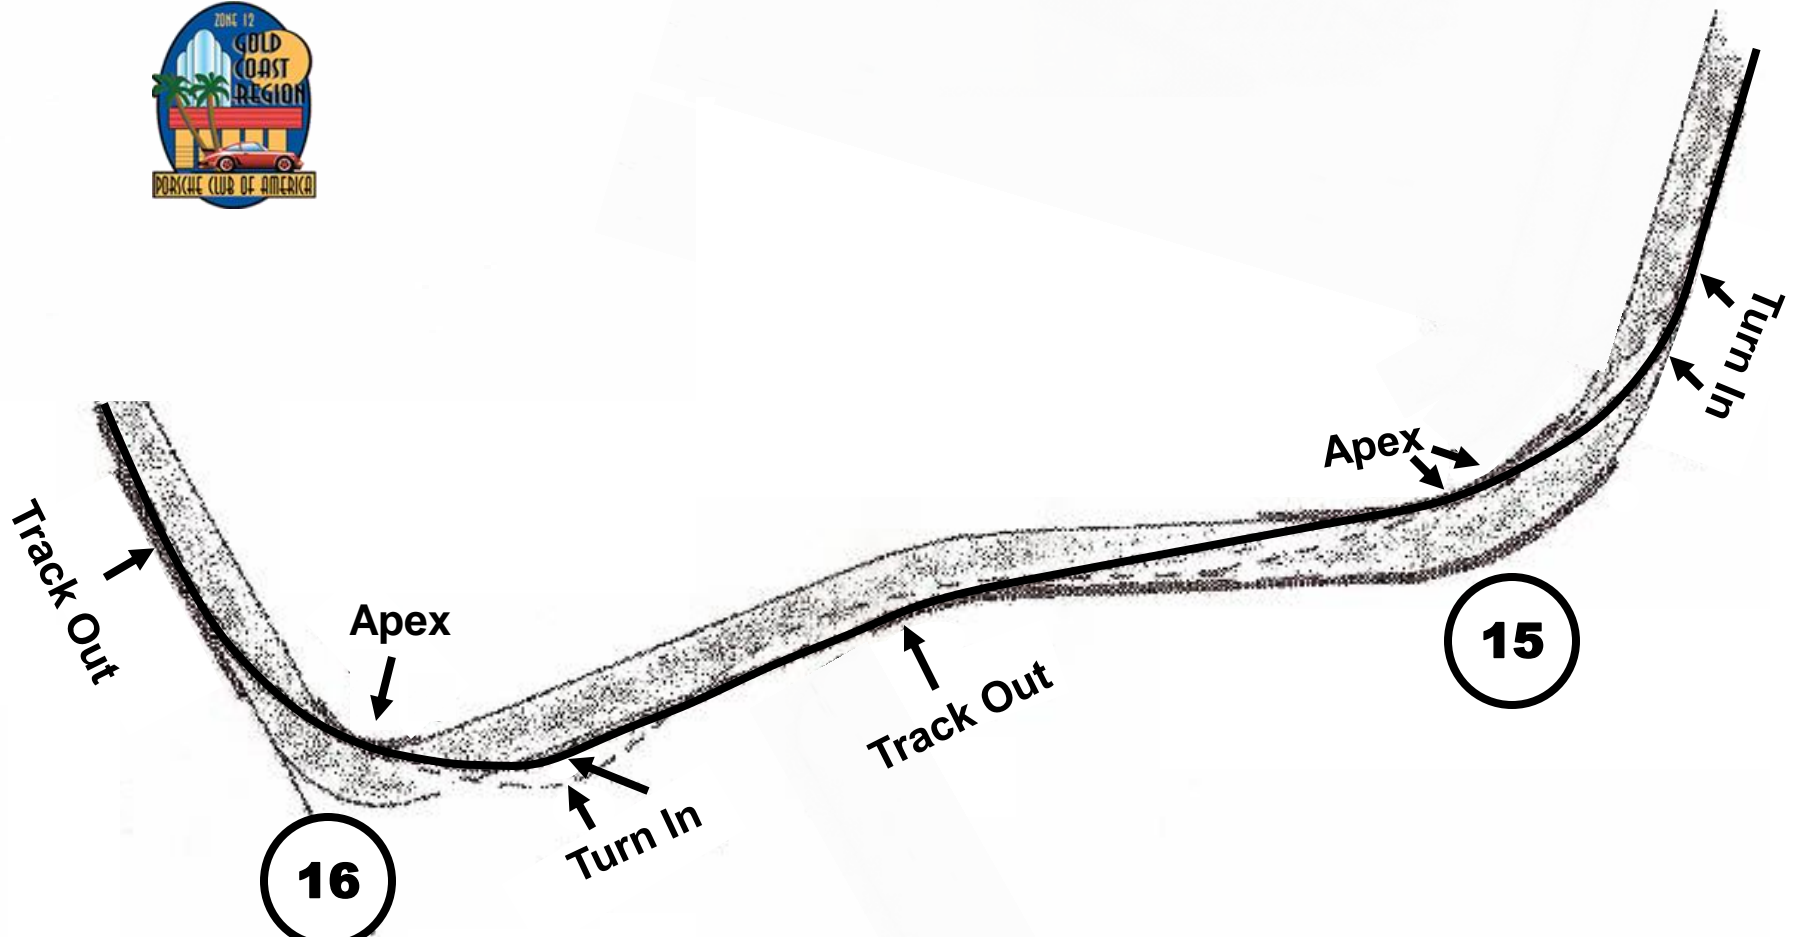

Apex

COLLIER

CURVE

11

3.7 Mile Circuit

12

Turn In

TOWER TURN

Apex

13

Track Out

Turn In →

← Apex

14

Track Out ↗

Bishop Bend

Apex ↘

Le Mans

3.7 Mile Circuit

Track Out

Apex

Drive-Over
Bridge

Sunset Bend

17

Gate

Turn In
Track Out

Apex

Turn In