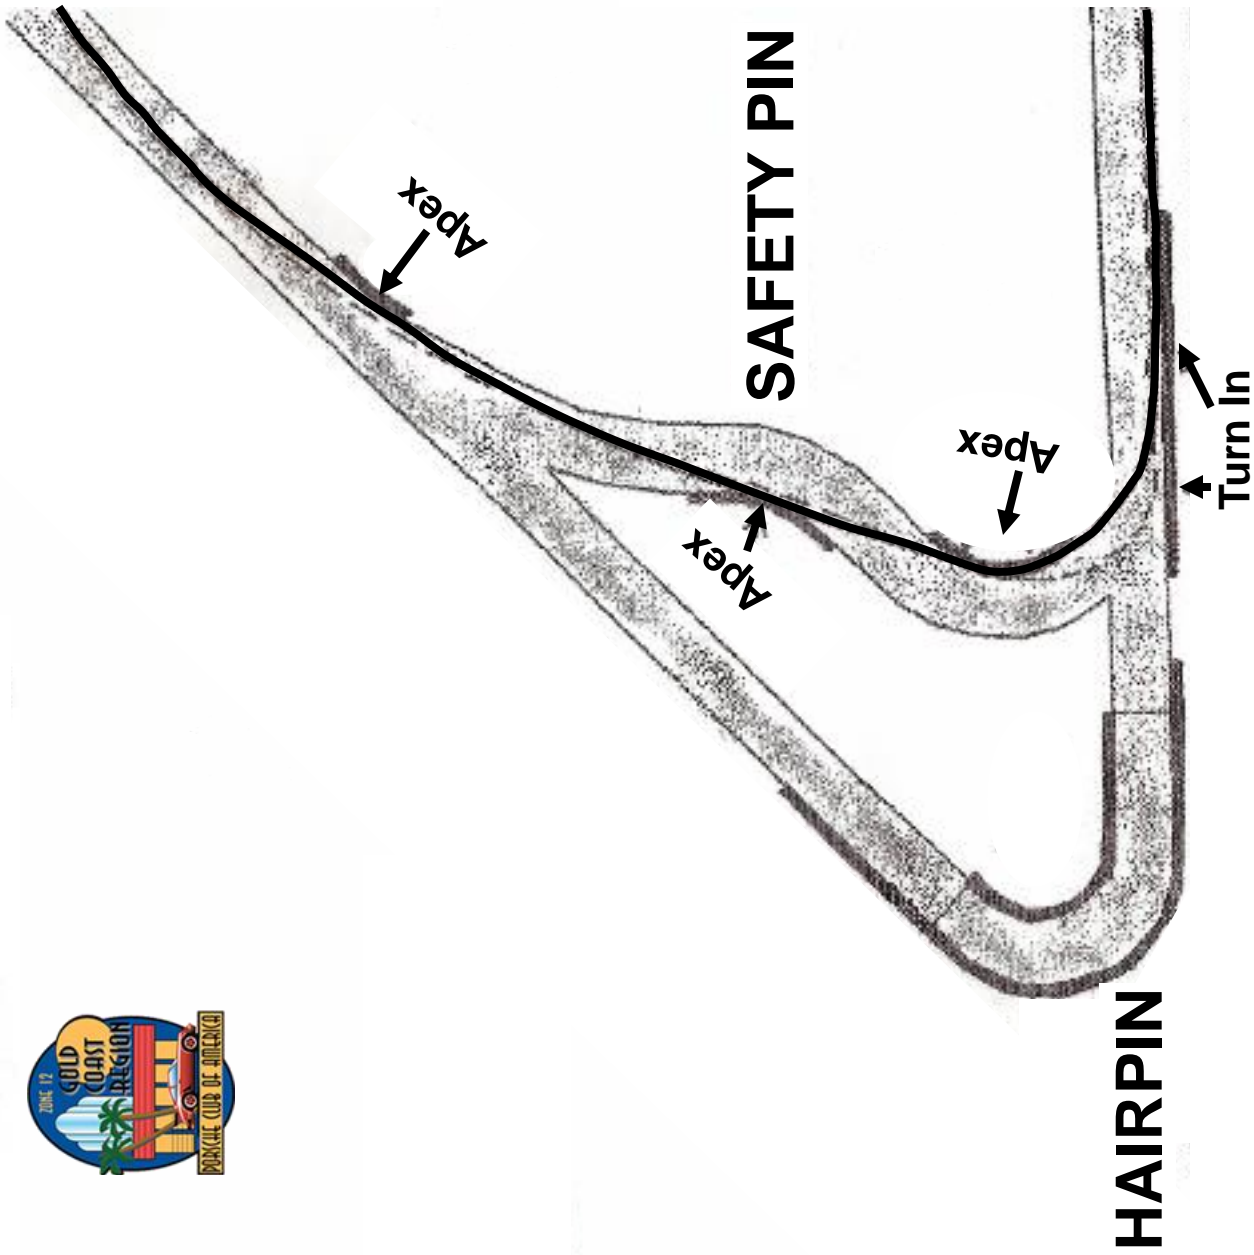

Track Out →

6

← Drive-Over Bridge

Big Bend

3.7 Mile Circuit

7

3.7 Mile Circuit

FANGIO CHICANE

Apex

Apex

3.7 Mile Circuit

10

CUNNINGHAM
CORNER

Turn In

Apex

Apex

Apex

COLLIER

CURVE

11

3.7 Mile Circuit

12

Turn In

TOWER TURN

Apex ↘

Le Mans

3.7 Mile Circuit

Track Out

Apex

Drive-Over
Bridge

Sunset Bend

17